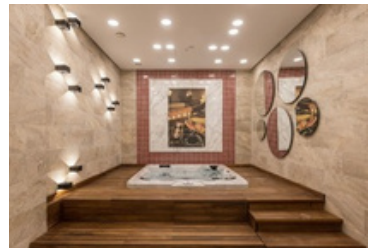

→ Check In Time
2:00 pm

⇨ Check Out Time
12:00 pm

Gewan White Beach at Glance

HOTEL FEATURES

- 329 Hotel Rooms & Suites Villas,
- Chalets, and Twin Houses
- World-Class Restaurants & Bars
- Outdoor Pool
- Luxury Spa
- Gym
- Meeting Rooms & Grand Ballroom

Rooms & Suites

Gewan White Beach offers 329 rooms and suites, each thoughtfully designed and furnished with luxurious amenities and modern facilities.

All accommodations feature high-speed wireless internet, multi-channel satellite television, a complimentary coffee station, and an in-room safe—providing secure storage for jewelry, cash, and other valuables

Sketch Coffee
Cafe (Beverages Only)

Diamond Restaurant
All Day Dining Restaurant

Lobby Bar
Lobby Lounge

Casa Mia
Italian A La Carte Restaurant

Leisure Facilities

- Outdoor Pool
- Gym
- Spa

Conferences, Meetings, and Events